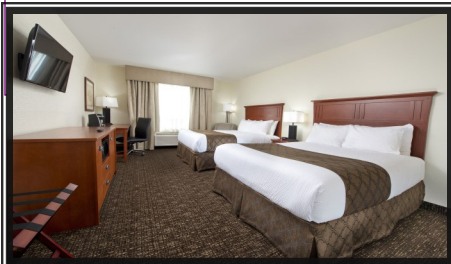

## Sask Bison Association

Thank you for choosing the Gold Eagle Lodge for your groups upcoming stay in the Battleford's.

Amenities of the Gold Eagle Lodge include:

- Complimentary Continental Breakfast from (6:00am to 10:00 am daily)
- High Speed & Wireless Internet Access
- Business Centre
- In-room fridges and microwaves
- Large Indoor Salt Water Pool
- 3 Hot Tubs, Steam Room and Sauna
- Exercise Facility
- Coin Operated Laundry Services

The Room Types being held for your group on **February 27—March 2, 2019** are:

**Double Queen rooms** at the group discounted rate of **\$140.00**

**Single Queen rooms** at the group discounted rate of **\$140.00**

**Single King rooms** at the group discounted rate of **\$150.00**

**Executive King Suite** at the group discounted rate of **\$170.00**

(Rates based on single/double occupancy & subject to taxes and Destination Marketing Fee)