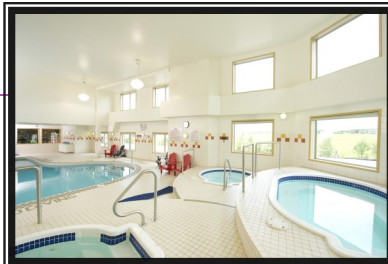

## Sask Bison Association

Thank you for choosing the Gold Eagle Lodge for your groups upcoming stay in the Battleford's.

Amenities of the Gold Eagle Lodge include:

- Complimentary Continental Breakfast from (6:00am to 10:00 am daily)
- High Speed & Wireless Internet Access
- Business Centre
- In-room fridges and microwaves
- Large Indoor Salt Water Pool
- 3 Hot Tubs, Steam Room and Sauna
- Exercise Facility
- Coin Operated Laundry Services